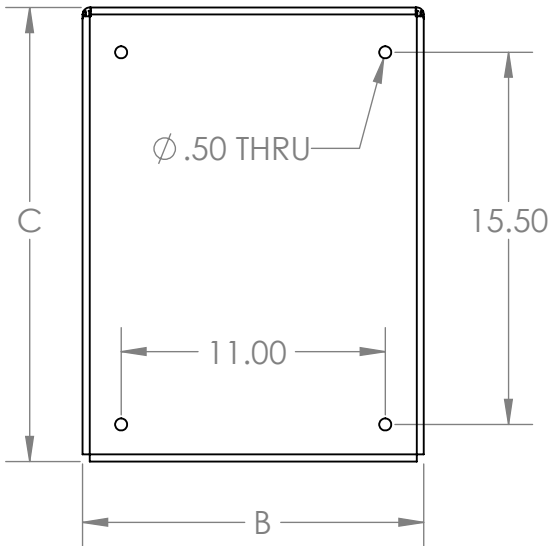

# CAR-MON MOUNTING PLATFORM

Model WX-WB Wall Platform is used with:  
Series WXS Welding Exhaust Arms,  
CMW Exhaust Fans

Note: Factory reserves the right to change dimensional data without notice.

Quantity	Model	A	B	C
	WX-WB	18 1/2"	14"	18 3/4"

Car-Mon platforms are constructed of 12 gauge high strength steel construction. Platforms have a black powder coat finish. Platforms are compatible with other Car-Mon accessories. Platforms are available in custom configurations. Consult factory for details.