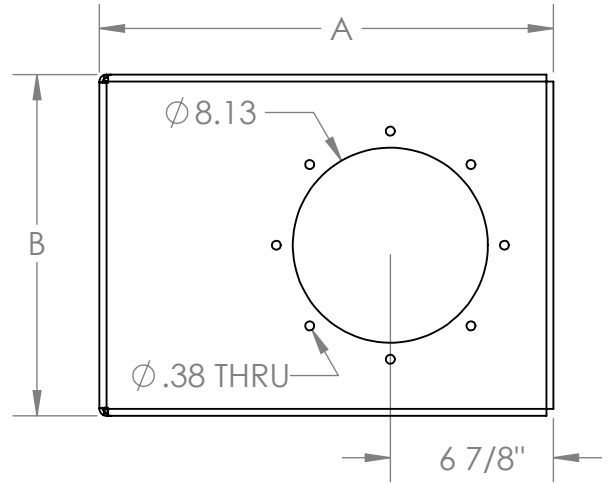

# CAR-MON MOUNTING PLATFORM

Model WX-WB Wall Platform is used with:  
Series WXS Welding Exhaust Arms,  
CMW Exhaust Fans

Note: Factory reserves the right to change dimensional data without notice.

Quantity	Model	A	B	C
	WX-WB	18 1/2"	14"	18 3/4"