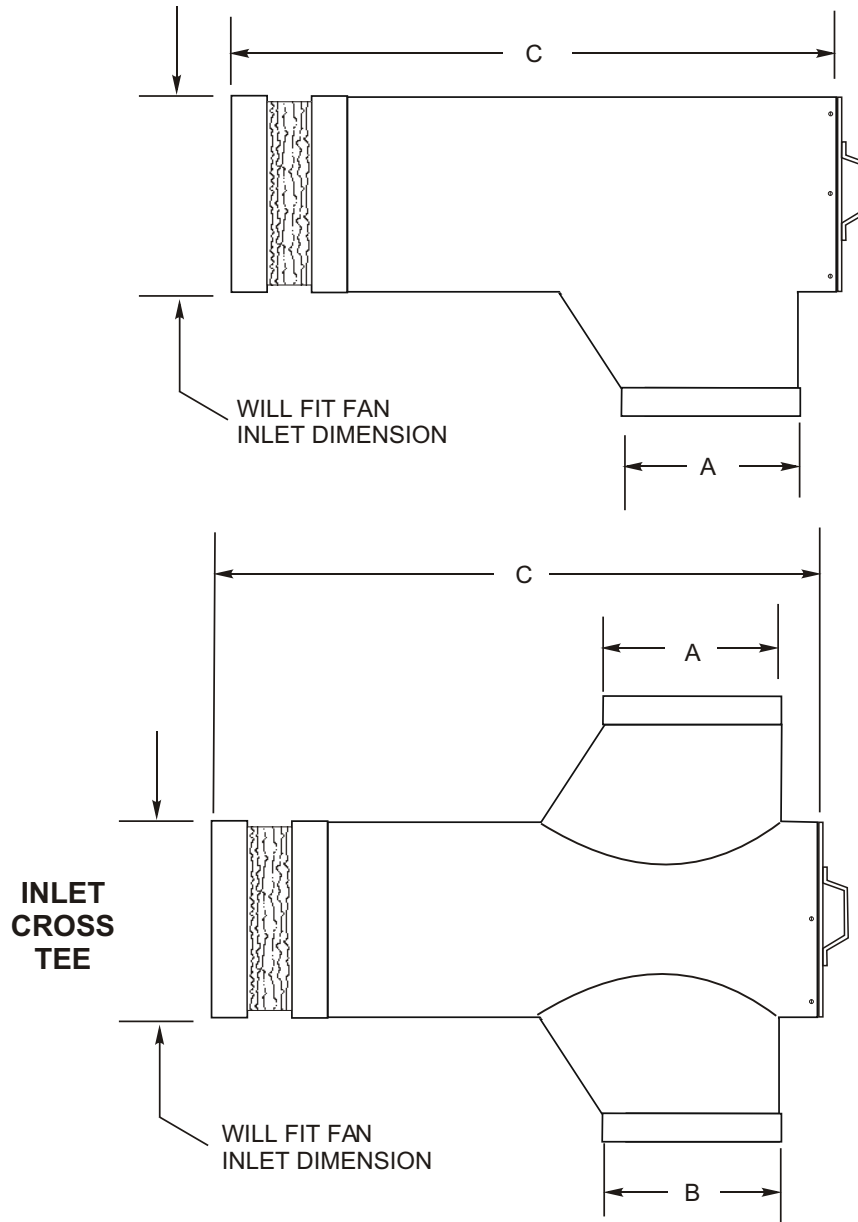

FAN INLET TEES WITH CLEAN OUT CAP

CMB SERIES FANS

QTY.	MODEL NO.	INLET TEE	INLET CROSS TEE	A	B	C
	8					36"
	10					36"
	14					48"
	20					60"
	25					60"
	30					60"
	32					72"
	35					84"