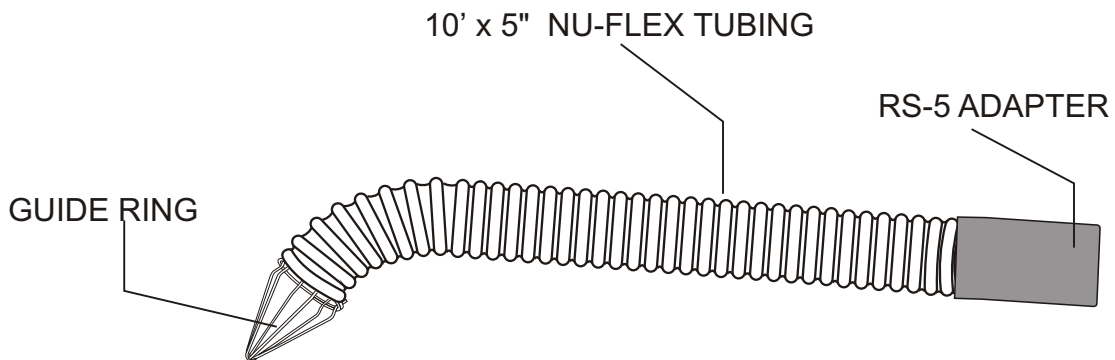

TNU HOSE ASSEMBLIES FOR UNDERFLOOR EXHAUST UNITS

Series **RS** is a versatile adapter designed for use on cars and small trucks. For 3" or 4" hose

QTY.	MODEL	HOSE DIA.
	TNU-310	3"
	TNU-410	4"

Series RS EPDM Adapter

Series **RS** adapter is a straight type adapter for use on cars and trucks. For 5" hose.

QTY.	MODEL	HOSE DIA.
	TNU-510	5"