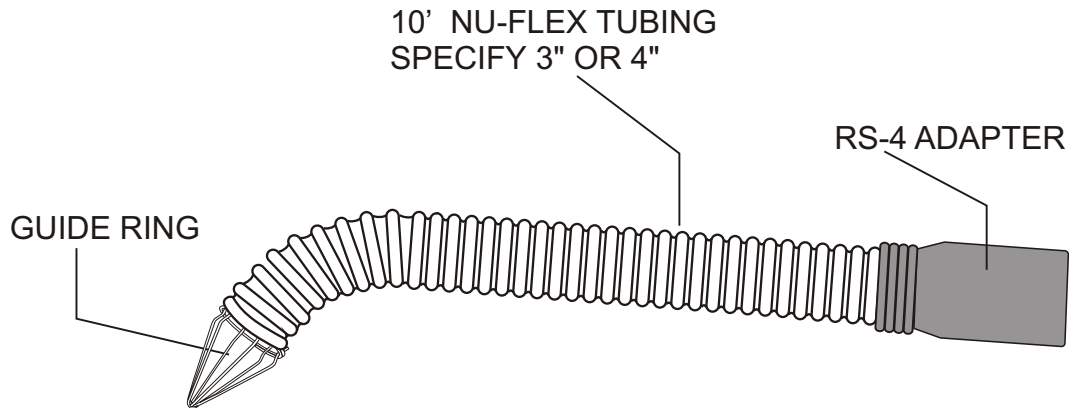

TNU HOSE ASSEMBLIES FOR UNDERFLOOR EXHAUST UNITS

Series **RS** is a versatile adapter designed for use on cars and small trucks. For 3" or 4" hose

QTY.	MODEL	HOSE DIA.
	TNU-310	3"
	TNU-410	4"

Series RS EPDM Adapter

Series **RS** adapter is a straight type adapter for use on cars and trucks. For 5" hose.

QTY.	MODEL	HOSE DIA.
	TNU-510	5"