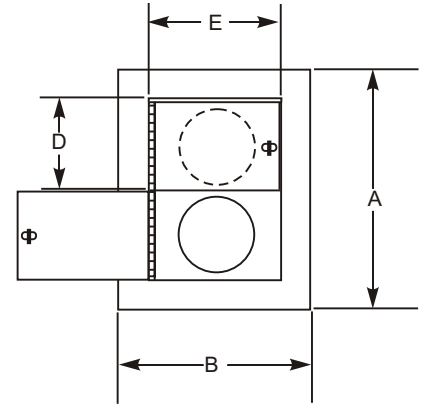

CAR-MON SERIES 55 NON-DISAPPEARING TYPE FLOOR RECEPTACLE

Special sizes and configurations are available. Consult factory.

All sizes in inches.
Car-Mon Products reserves the right to change dimensional data without notice.

Quantity	Model Number	Floor Unit			Door Size			Underfloor Duct			
		A	B	C	D	E	Qty.	Min. Dia.	Size	Type	W
	55-S-3	12 7/8	9 3/8	5	10	6	1	6			4 1/2
	55-S-4	12 7/8	9 3/8	5	10	6	1	6			4 1/2
	55-S-5	12 7/8	9 3/8	5	10	6	1	8			6 1/2
	55-S-6	15 1/8	11	5 3/4	12	7 1/2	1	8			6 1/2
	55-S-8	13 1/4	13 1/2	8	10	10	1	10			8 1/2
	55-D-3	12 7/8	9 3/8	5 3/4	4 5/8	6 1/4	2	8			6 1/2
	55-D-4	12 7/8	9 3/8	5 3/4	4 5/8	6 1/4	2	8			6 1/2