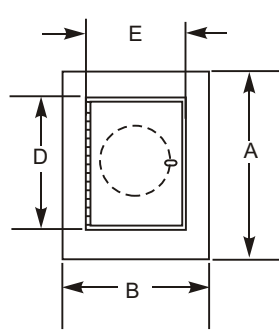

CAR-MON SERIES 55 NON-DISAPPEARING TYPE FLOOR RECEPTACLE

Special sizes and configurations are available. Consult factory.

All sizes in inches.
Car-Mon Products reserves the right to change dimensional data without notice.

Quantity	Model Number	Floor Unit			Door Size			Underfloor Duct			
		A	B	C	D	E	Qty.	Min. Dia.	Size	Type	W
	55-S-3	12 7/8	9 3/8	5	10	6	1	6			4 1/2
	55-S-4	12 7/8	9 3/8	5	10	6	1	6			4 1/2
	55-S-5	12 7/8	9 3/8	5	10	6	1	8			6 1/2
	55-S-6	15 1/8	11	5 3/4	12	7 1/2	1	8			6 1/2
	55-S-8	13 1/4	13 1/2	8	10	10	1	10			8 1/2
	55-D-3	12 7/8	9 3/8	5 3/4	4 5/8	6 1/4	2	8			6 1/2
	55-D-4	12 7/8	9 3/8	5 3/4	4 5/8	6 1/4	2	8			6 1/2