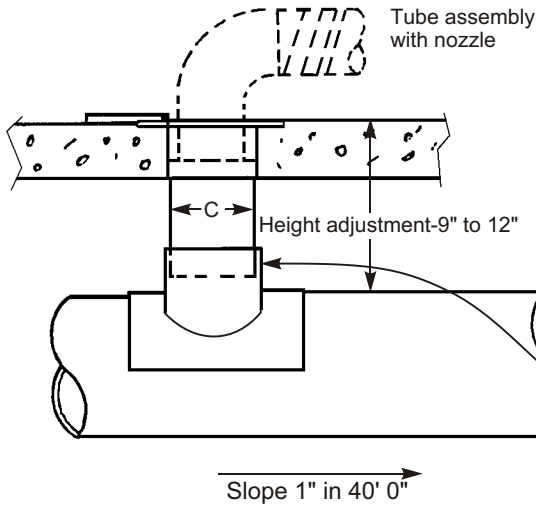

CAR-MON SERIES 55 NON-DISAPPEARING TYPE FLOOR RECEPTACLE

Special sizes and configurations are available. Consult factory.

All sizes in inches.
Car-Mon Products reserves the right to change dimensional data without notice.

Quantity	Model Number	Floor Unit			Door Size			Underfloor Duct			
		A	B	C	D	E	Qty.	Min. Dia.	Size	Type	W
	55-S-3	12 7/8	9 3/8	5	10	6	1	6			4 1/2
	55-S-4	12 7/8	9 3/8	5	10	6	1	6			4 1/2
	55-S-5	12 7/8	9 3/8	5	10	6	1	8			6 1/2
	55-S-6	15 1/8	11	5 3/4	12	7 1/2	1	8			6 1/2
	55-S-8	13 1/4	13 1/2	8	10	10	1	10			8 1/2
	55-D-3	12 7/8	9 3/8	5 3/4	4 5/8	6 1/4	2	8			6 1/2
	55-D-4	12 7/8	9 3/8	5 3/4	4 5/8	6 1/4	2	8			6 1/2