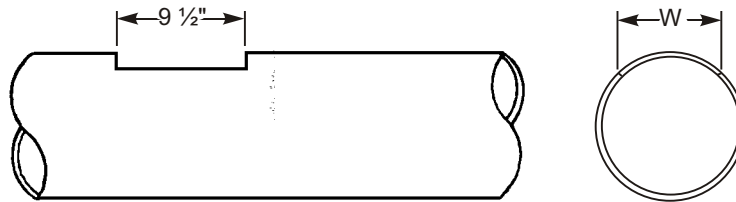

CAR-MON SERIES 55 NON-DISAPPEARING TYPE FLOOR RECEPTACLE

Special sizes and configurations are available. Consult factory.

All sizes in inches.
Car-Mon Products reserves the right to change dimensional data without notice.

Quantity	Model Number	Floor Unit			Door Size			Underfloor Duct			
		A	B	C	D	E	Qty.	Min. Dia.	Size	Type	W
	55-S-3	12 7/8	9 3/8	5	10	6	1	6			4 1/2
	55-S-4	12 7/8	9 3/8	5	10	6	1	6			4 1/2
	55-S-5	12 7/8	9 3/8	5	10	6	1	8			6 1/2
	55-S-6	15 1/8	11	5 3/4	12	7 1/2	1	8			6 1/2
	55-S-8	13 1/4	13 1/2	8	10	10	1	10			8 1/2
	55-D-3	12 7/8	9 3/8	5 3/4	4 5/8	6 1/4	2	8			6 1/2
	55-D-4	12 7/8	9 3/8	5 3/4	4 5/8	6 1/4	2	8			6 1/2