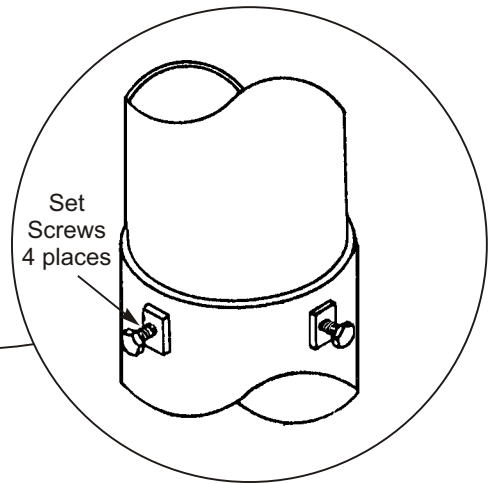

CAR-MON SERIES 55 NON-DISAPPEARING TYPE FLOOR RECEPTACLE

Special sizes and configurations are available. Consult factory.

All sizes in inches.
Car-Mon Products reserves the right to change dimensional data without notice.

Quantity	Model Number	Floor Unit			Door Size			Underfloor Duct			
		A	B	C	D	E	Qty.	Min. Dia.	Size	Type	W
	55-S-3	12 7/8	9 3/8	5	10	6	1	6			4 1/2
	55-S-4	12 7/8	9 3/8	5	10	6	1	6			4 1/2
	55-S-5	12 7/8	9 3/8	5	10	6	1	8			6 1/2
	55-S-6	15 1/8	11	5 3/4	12	7 1/2	1	8			6 1/2
	55-S-8	13 1/4	13 1/2	8	10	10	1	10			8 1/2
	55-D-3	12 7/8	9 3/8	5 3/4	4 5/8	6 1/4	2	8			6 1/2
	55-D-4	12 7/8	9 3/8	5 3/4	4 5/8	6 1/4	2	8			6 1/2