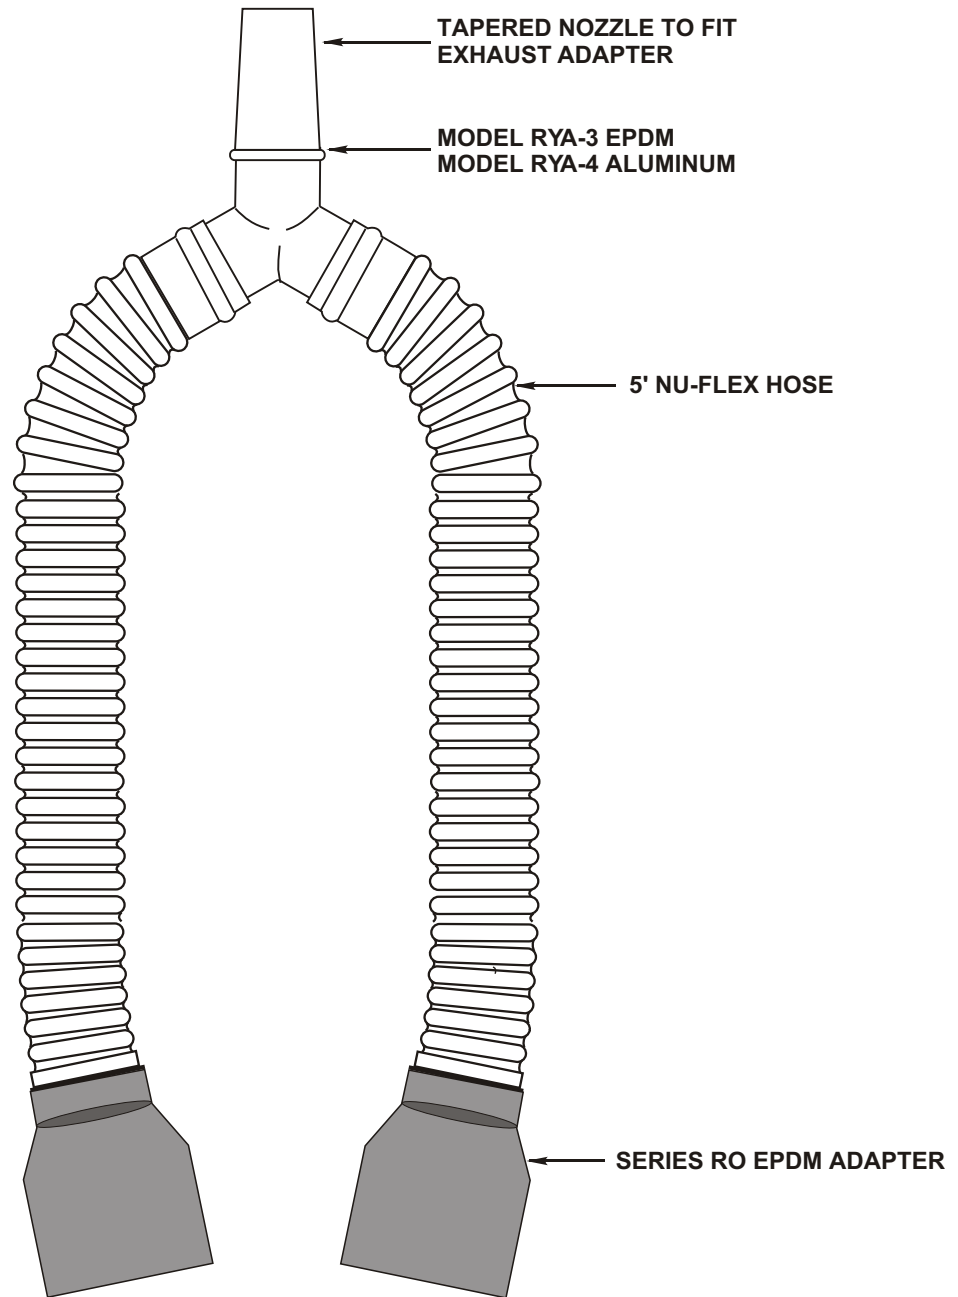

# CAR-MON SERIES RYA EPDM DUAL CONNECTER

QTY.	HOSE LENGTH		DIAMETER		ADAPTER TYPE	
	5'	OTHER	RYA-3	RYA-4	RO-3	OTHER

The Car-Mon **Series RYA** provides a convenient and cost efficient method of providing a dual exhaust connection from a single drop. Standard unit consists of the dual fitting with tapered nozzle, two lengths of Nu-Flex hose, and two adapters. For other diameters, lengths, or hose type, consult factory.