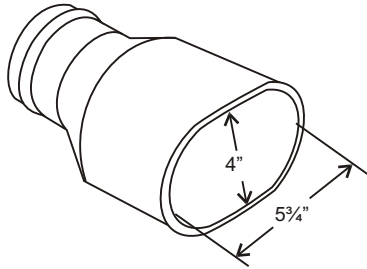

CAR-MON EPDM ADAPTERS

Series RO EPDM Adapter

Series **RO** is a versatile adapter designed for use on cars and small trucks. For 3" or 4" hose

QTY.	MODEL	HOSE DIA.
	RO-3	3"
	RO-4	4"

Series ROC EPDM Adapter

Inside dimensions same as ROW

Series **ROC** adapter designed for use on cars or small trucks. Adjustable tension vise grip assures secure attachment. For use with 3" or 4" hose.

QTY.	MODEL	HOSE DIA.
	ROC-3	3"
	ROC-4	4"

Series ROW EPDM Adapter

Series **ROW** adapter is specially constructed with a wider opening to accommodate side by side dual exhaust configurations. For use with 3" or 4" hose.

QTY.	MODEL	HOSE DIA.
	ROW-3	3"
	ROW-4	4"

QTY.	MODEL	HOSE DIA.
	RSC-4	4"
	RSC-5	5"
	RSC-6	6"