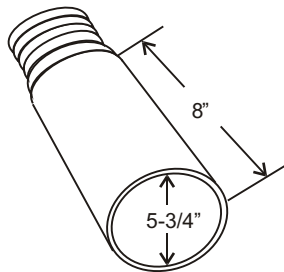

Inside dimensions same as ROW

Series **ROC** adapter designed for use on cars or small trucks. Adjustable tension vise grip assures secure attachment. For use with 3" or 4" hose.

QTY.	MODEL	HOSE DIA.
	ROC-3	3"
	ROC-4	4"

Series ROW EPDM Adapter

Series **ROW** adapter is specially constructed with a wider opening to accommodate side by side dual exhaust configurations. For use with 3" or 4" hose.

QTY.	MODEL	HOSE DIA.
	ROW-3	3"
	ROW-4	4"

Series RS EPDM Adapter

Series **RS** adapter is an EPDM adapter for use on cars and trucks. For 4", 5", or 6" hose.

QTY.	MODEL	HOSE DIA.
	RS-4	4"
	RS-5	5"
	RS-6	6"

Series RSC EPDM Adapter

Series **RSC** adapter is an EPDM adapter for use on cars and trucks. Adjustable clamp grip assures secure attachment. For use with 4", 5", or 6" hose.

QTY.	MODEL	HOSE DIA.
	RSC-4	4"
	RSC-5	5"
	RSC-6	6"