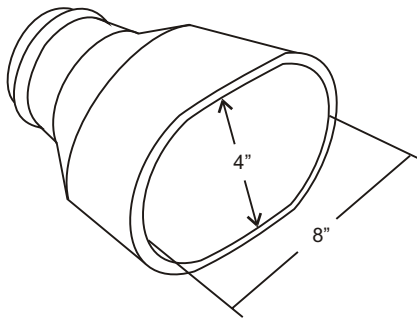

CAR-MON EPDM ADAPTERS

Series RO EPDM Adapter

Series **RO** is a versatile adapter designed for use on cars and small trucks. For 3" or 4" hose

QTY.	MODEL	HOSE DIA.
	RO-3	3"
	RO-4	4"

Series ROC EPDM Adapter

Inside dimensions same as ROW

Series **ROC** adapter designed for use on cars or small trucks. Adjustable tension vise grip assures secure attachment. For use with 3" or 4" hose.

QTY.	MODEL	HOSE DIA.
	ROC-3	3"
	ROC-4	4"

Series ROW EPDM Adapter

Series **ROW** adapter is specially constructed with a wider opening to accommodate side by side dual exhaust configurations. For use with 3" or 4" hose.

QTY.	MODEL	HOSE DIA.
	ROW-3	3"
	ROW-4	4"

Series RS EPDM Adapter

Series **RS** adapter is an EPDM adapter for use on cars and trucks. For 4", 5", or 6" hose.

QTY.	MODEL	HOSE DIA.
	RS-4	4"
	RS-5	5"
	RS-6	6"

Series RSC EPDM Adapter

Series **RSC** adapter is an EPDM adapter for use on cars and trucks. Adjustable clamp grip assures secure attachment. For use with 4", 5", or 6" hose.