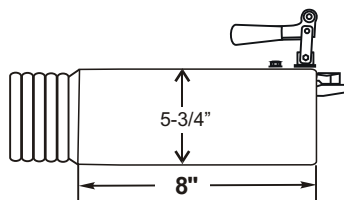

Inside dimensions same as ROW

Series **ROC** adapter designed for use on cars or small trucks. Adjustable tension vise grip assures secure attachment. For use with 3" or 4" hose.

QTY.	MODEL	HOSE DIA.
	ROC-3	3"
	ROC-4	4"

Series ROW EPDM Adapter

Series **ROW** adapter is specially constructed with a wider opening to accommodate side by side dual exhaust configurations. For use with 3" or 4" hose.

QTY.	MODEL	HOSE DIA.
	ROW-3	3"
	ROW-4	4"

Series RS EPDM Adapter

Series **RS** adapter is an EPDM adapter for use on cars and trucks. For 4", 5", or 6" hose.

QTY.	MODEL	HOSE DIA.
	RS-4	4"
	RS-5	5"
	RS-6	6"

Series RSC EPDM Adapter

Series **RSC** adapter is an EPDM adapter for use on cars and trucks. Adjustable clamp grip assures secure attachment. For use with 4", 5", or 6" hose.