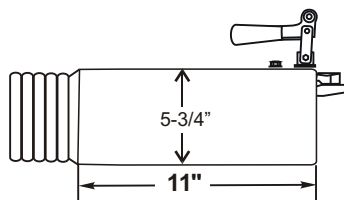

Series RSC EPDM Adapter

Series **RSC** adapter is an EPDM adapter for use on cars and trucks. Adjustable clamp grip assures secure attachment. For use with 4", 5", or 6" hose.

QTY.	MODEL	HOSE DIA.
	RSC-4	4"
	RSC-5	5"
	RSC-6	6"