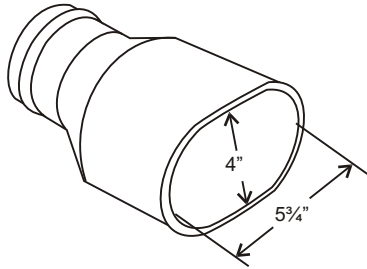

## Series RO EPDM Adapter

Series **RO** is a versatile adapter designed for use on cars and small trucks. For 3" or 4" hose

QTY.	MODEL	HOSE DIA.
	RO-3	3"
	RO-4	4"

## Series ROC EPDM Adapter

Inside dimensions same as ROW

Series **ROC** adapter designed for use on cars or small trucks. Adjustable tension vise grip assures secure attachment. For use with 3" or 4" hose.

## Series ROW EPDM Adapter

Series **ROW** adapter is specially constructed with a wider opening to accommodate side by side dual exhaust configurations. For use with 3" or 4" hose.

QTY.	MODEL	HOSE DIA.
	ROW-3	3"
	ROW-4	4"

## Series RSC EPDM Adapter

Series **RSC** adapter is an EPDM adapter for use on cars and trucks. Adjustable clamp grip assures secure attachment. For use with 4", 5", or 6" hose.

QTY.	MODEL	HOSE DIA.
	RSC-4	4"
	RSC-5	5"
	RSC-6	6"