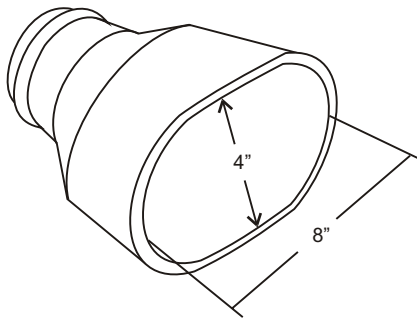

## Series ROC EPDM Adapter

Inside dimensions same as ROW

Series **ROC** adapter designed for use on cars or small trucks. Adjustable tension vise grip assures secure attachment. For use with 3" or 4" hose.

QTY.	MODEL	HOSE DIA.
	ROC-3	3"
	ROC-4	4"

## Series ROW EPDM Adapter

Series **ROW** adapter is specially constructed with a wider opening to accommodate side by side dual exhaust configurations. For use with 3" or 4" hose.

QTY.	MODEL	HOSE DIA.
	ROW-3	3"
	ROW-4	4"

## Series RSC EPDM Adapter

Series **RSC** adapter is an EPDM adapter for use on cars and trucks. Adjustable clamp grip assures secure attachment. For use with 4", 5", or 6" hose.

QTY.	MODEL	HOSE DIA.
	RSC-4	4"
	RSC-5	5"
	RSC-6	6"