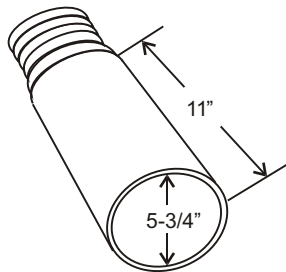

Series RS EPDM Adapter

Series **RS** adapter is an EPDM adapter for use on cars and trucks. For 4", 5", or 6" hose.

QTY.	MODEL	HOSE DIA.
	RS-4	4"
	RS-5	5"
	RS-6	6"