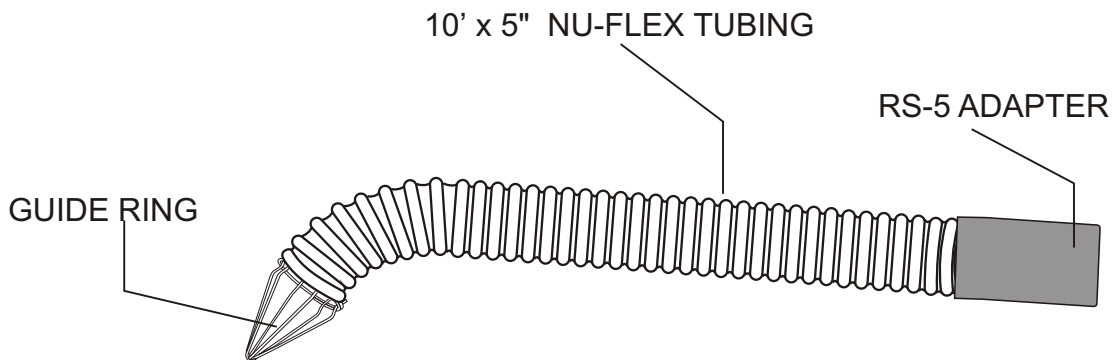

TNU HOSE ASSEMBLIES FOR UNDERFLOOR EXHAUST UNITS

Series **RS** is a versatile adapter designed for use on cars and small trucks. For 3" or 4" hose

QTY.	MODEL	HOSE DIA.
	TNU-310	3"
	TNU-410	4"

Series RS EPDM Adapter

Series **RS** adapter is a straight type adapter for use on cars and trucks. For 5" hose.

QTY.	MODEL	HOSE DIA.
	TNU-510	5"