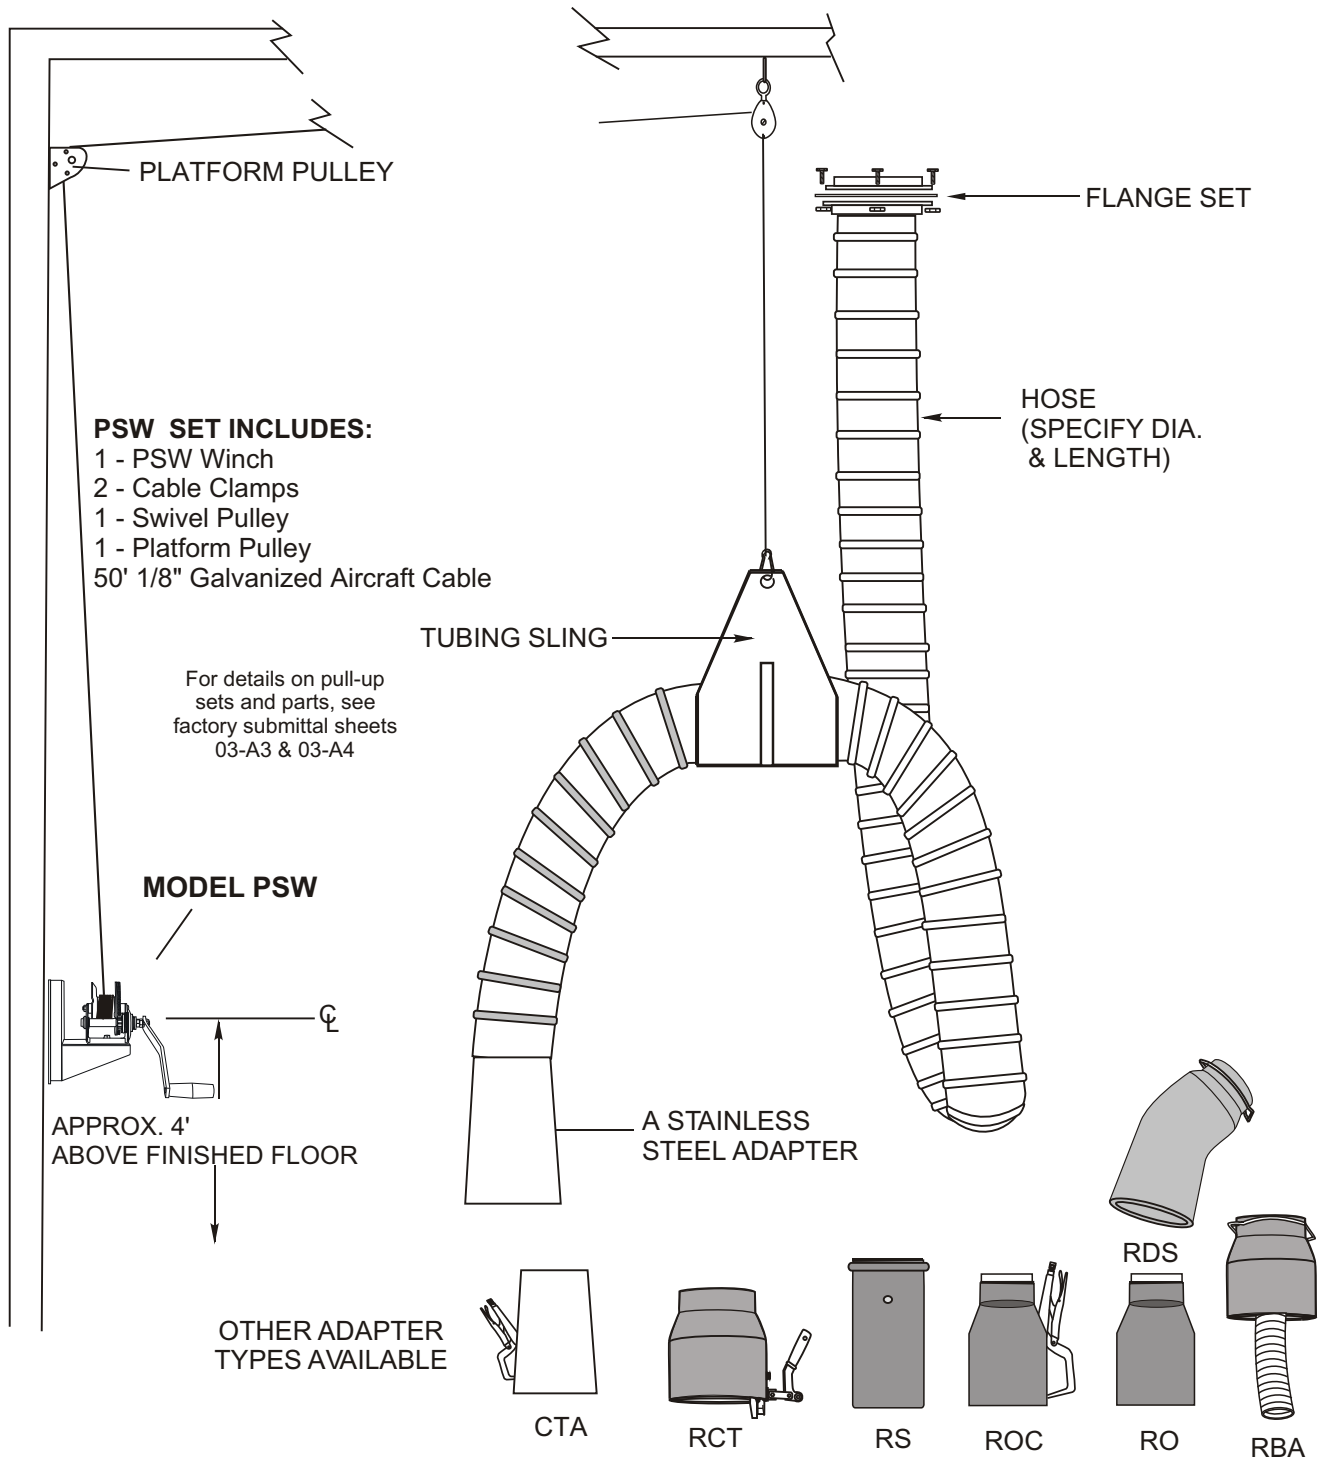

CAR-MON HOSE ASSEMBLY WITH PSW WINCH SET

QUANTITY	HOSE TYPE	HOSE LENGTH	HOSE DIA.	ADAPTER TYPE	TUBING SLING	PSW PULL-UP