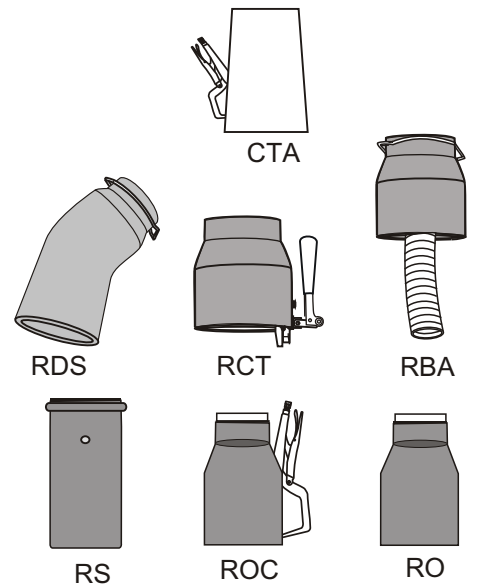

CAR-MON HOSE ASSEMBLY WITH BA BALANCER

OTHER ADAPTER TYPES AVAILABLE

QUANTITY	HOSE TYPE	HOSE LENGTH	HOSE DIA.	ADAPTER TYPE	TUBING SLING	BALANCER