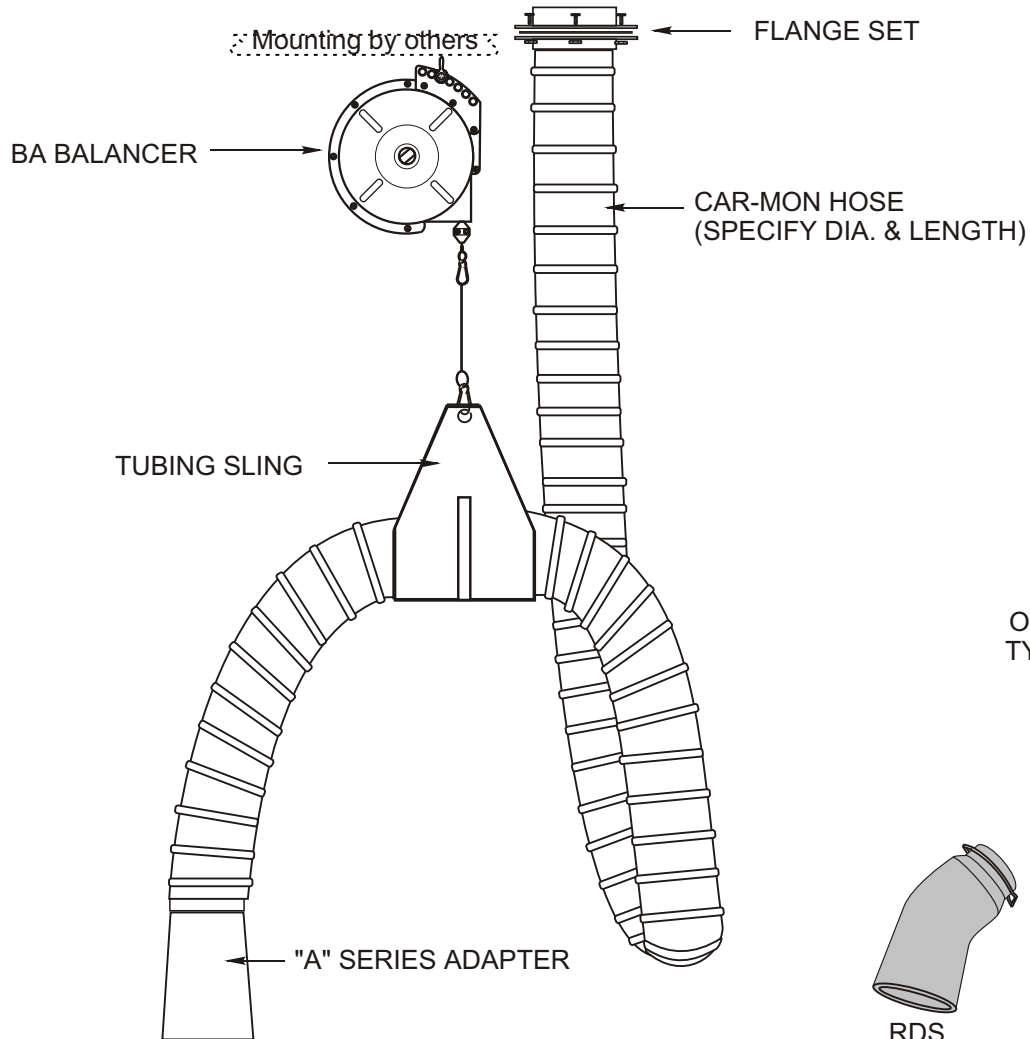

CAR-MON HOSE ASSEMBLY WITH BA BALANCER

OTHER ADAPTER TYPES AVAILABLE

QUANTITY	HOSE TYPE	HOSE LENGTH	HOSE DIA.	ADAPTER TYPE	TUBING SLING	BALANCER