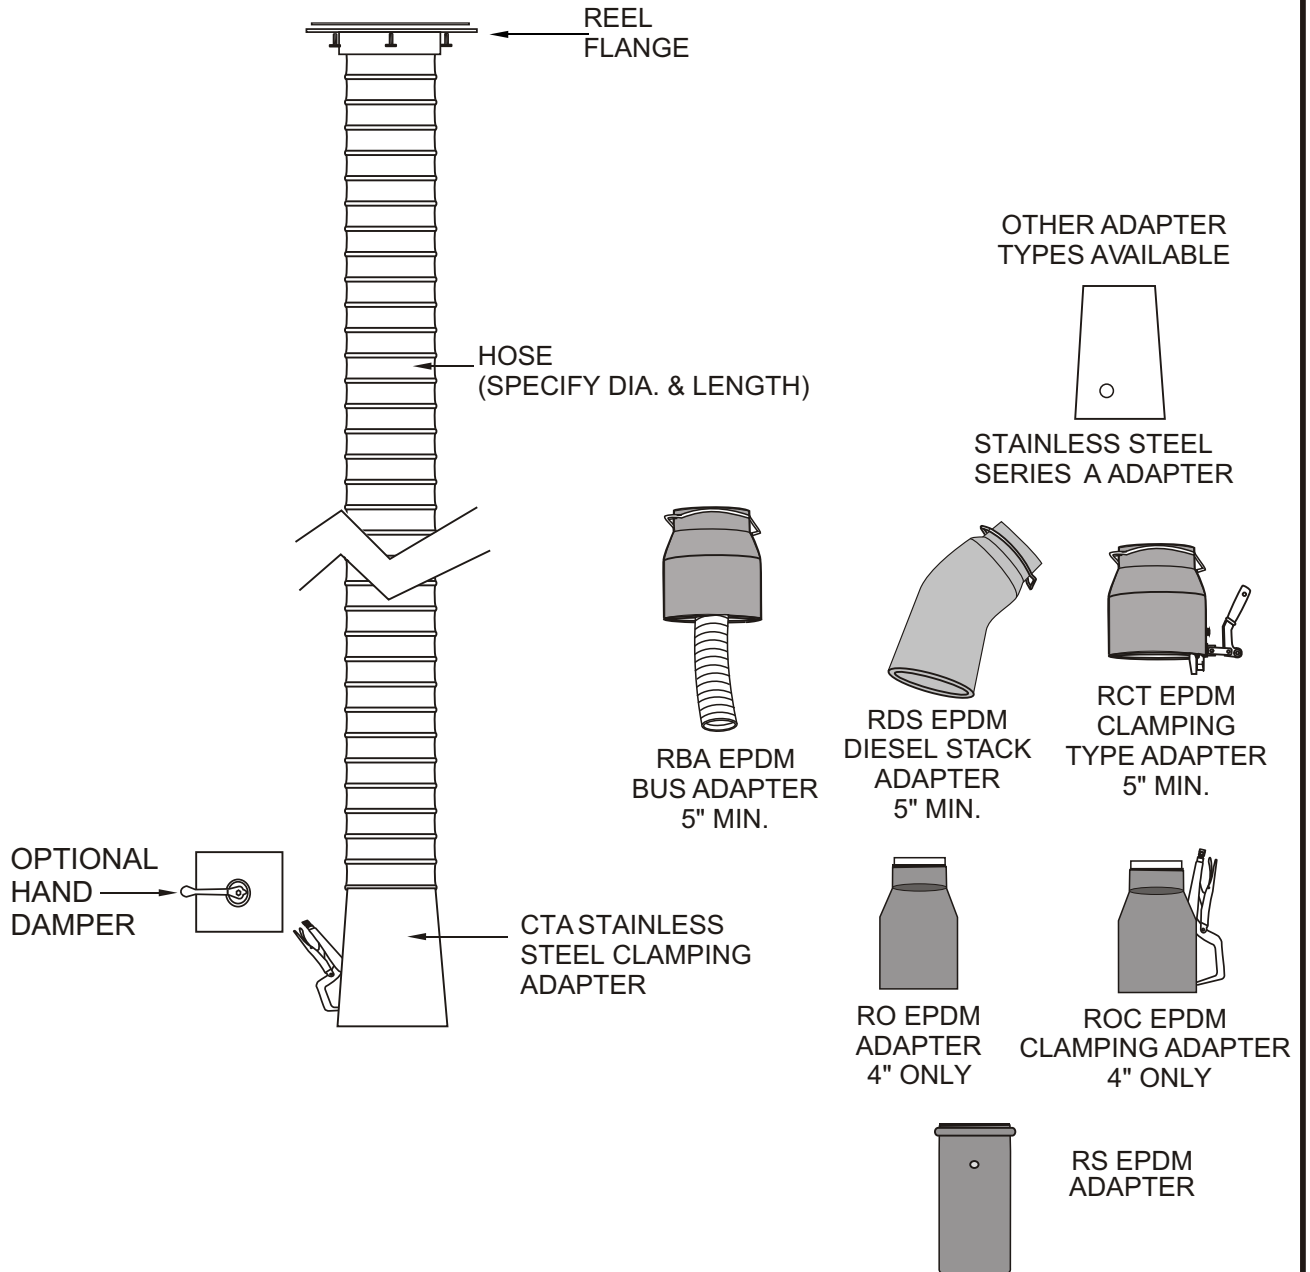

CAR-MON HOSE ASSEMBLY FOR TUBING STORAGE REEL

QTY.	HOSE TYPE	HOSE DIA.	HOSE LENGTH	REEL FLANGE	HAND DAMPER	ADAPTER TYPE	