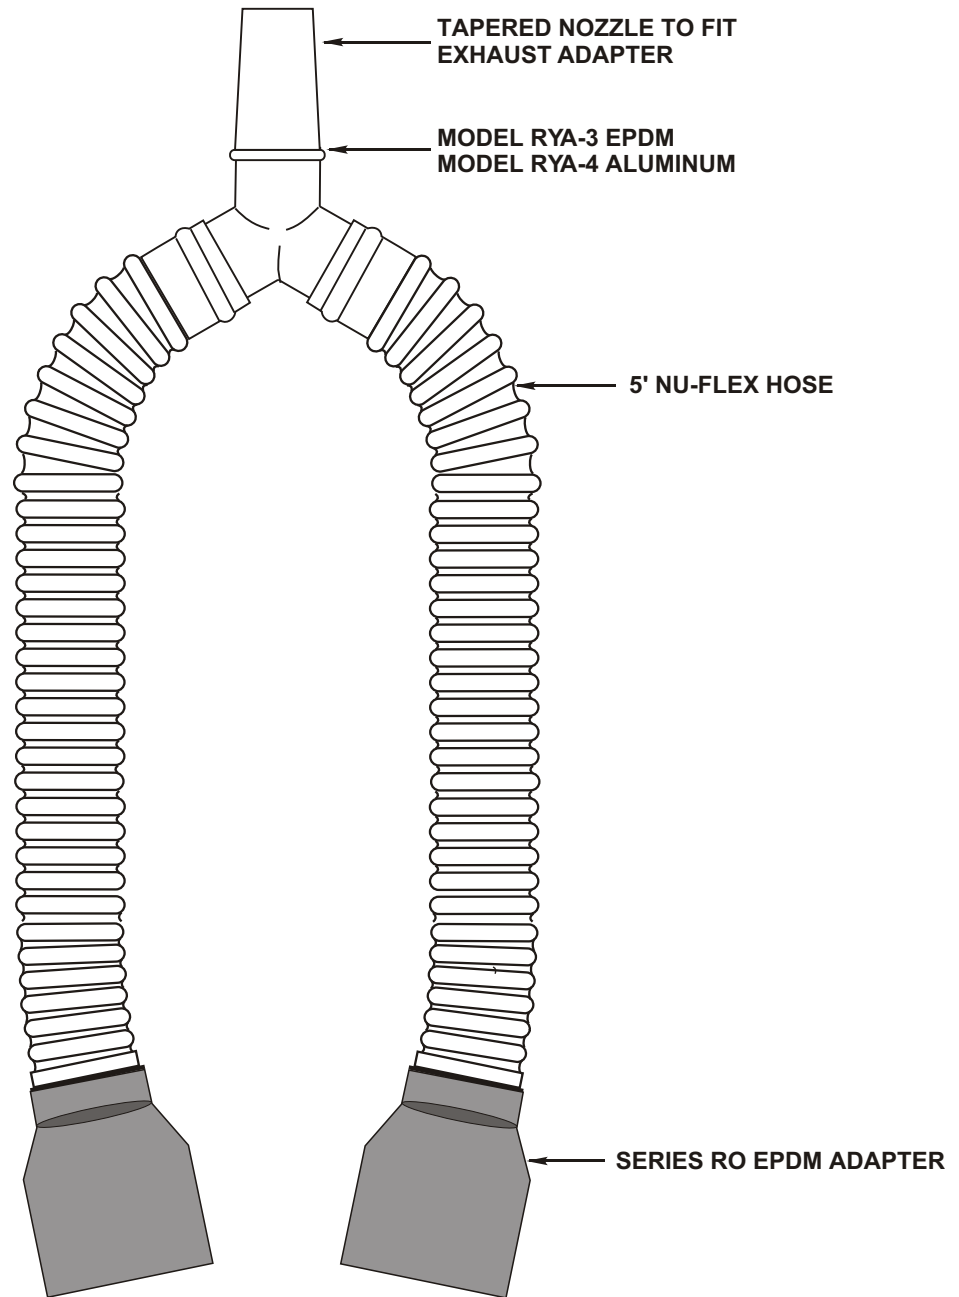

# CAR-MON SERIES RYA EPDM DUAL CONNECTER

QTY.	HOSE LENGTH		DIAMETER		ADAPTER TYPE	
	5'	OTHER	RYA-3	RYA-4	RO-3	OTHER

The Car-Mon **Series RYA** provides a convenient and cost efficient method of providing a dual exhaust connection from a single drop. Standard unit consists of the dual fitting with tapered nozzle, two lengths of Nu-Flex hose, and two adapters. For other diameters, lengths, or hose type, consult factory.