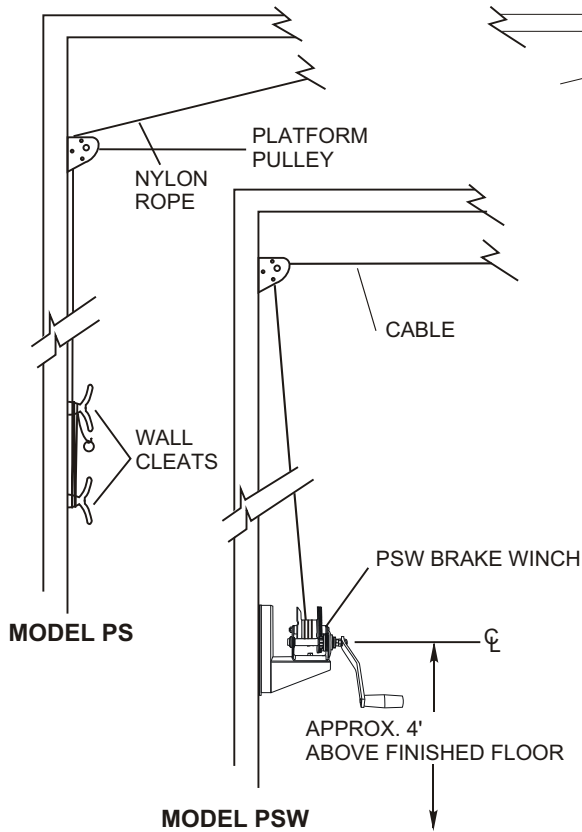

# CAR-MON SERIES PS AND SERIES PSW PULL-UP SETS FOR EXPOSED OVERHEAD APPLICATIONS

QTY.	PS SET	PSW SET	TUBING SLING

- PS SET INCLUDES:**
- 1 - Harness Ring
  - 2 - Wall Cleats
  - 2 - Cable Clamps
  - 1 - Swivel Pulley
  - 1 - Platform Pulley
  - 50' Nylon Rope

- PSW SET INCLUDES:**
- 1 - PSW Brake Winch
  - 2 - Cable Clamps
  - 1 - Swivel Pulley
  - 1 - Platform Pulley
  - 50' Cable