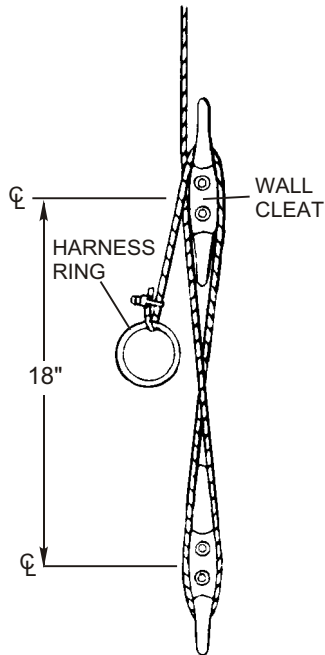

# CAR-MON SERIES PS AND SERIES PSW PULL-UP SETS FOR EXPOSED OVERHEAD APPLICATIONS

QTY.	PS SET	PSW SET	TUBING SLING

- PS SET INCLUDES:**
- 1 - Harness Ring
  - 2 - Wall Cleats
  - 2 - Cable Clamps
  - 1 - Swivel Pulley
  - 1 - Platform Pulley
  - 50' Nylon Rope

- PSW SET INCLUDES:**
- 1 - PSW Brake Winch
  - 2 - Cable Clamps
  - 1 - Swivel Pulley
  - 1 - Platform Pulley
  - 50' Cable