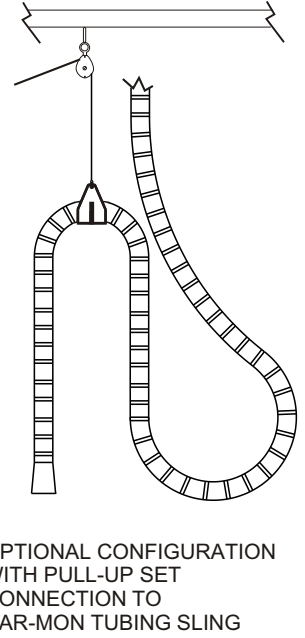

# CAR-MON SERIES PS AND SERIES PSW PULL-UP SETS FOR EXPOSED OVERHEAD APPLICATIONS

QTY.	PS SET	PSW SET	TUBING SLING

- PS SET INCLUDES:**
- 1 - Harness Ring
  - 2 - Wall Cleats
  - 2 - Cable Clamps
  - 1 - Swivel Pulley
  - 1 - Platform Pulley
  - 50' Nylon Rope

- PSW SET INCLUDES:**
- 1 - PSW Brake Winch
  - 2 - Cable Clamps
  - 1 - Swivel Pulley
  - 1 - Platform Pulley
  - 50' Cable