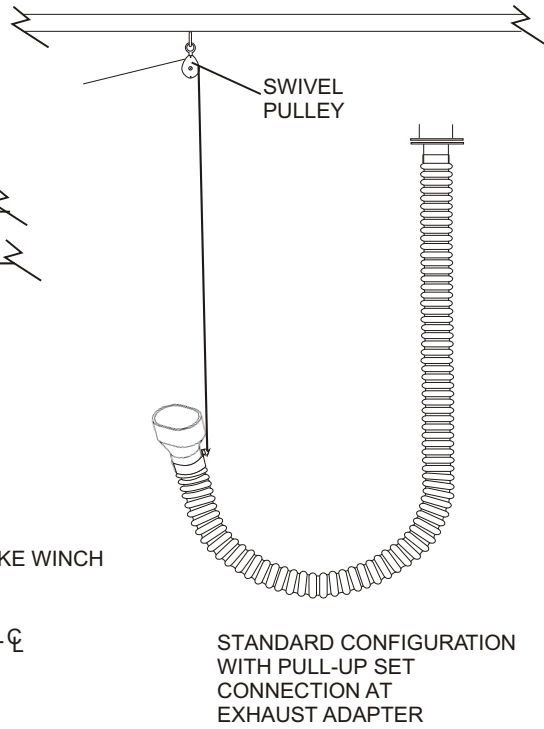

# CAR-MON SERIES PS AND SERIES PSW PULL-UP SETS FOR EXPOSED OVERHEAD APPLICATIONS

QTY.	PS SET	PSW SET	TUBING SLING

- PS SET INCLUDES:**
- 1 - Harness Ring
  - 2 - Wall Cleats
  - 2 - Cable Clamps
  - 1 - Swivel Pulley
  - 1 - Platform Pulley
  - 50' Nylon Rope

- PSW SET INCLUDES:**
- 1 - PSW Brake Winch
  - 2 - Cable Clamps
  - 1 - Swivel Pulley
  - 1 - Platform Pulley
  - 50' Cable