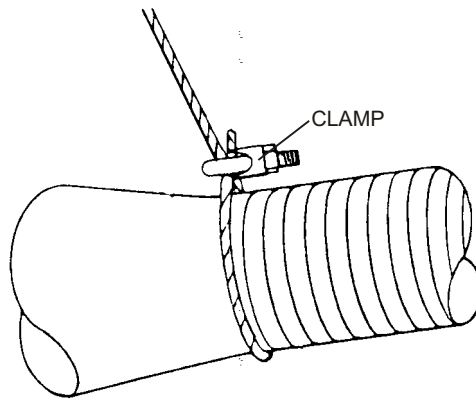

# CAR-MON SERIES PS AND SERIES PSW PULL-UP SETS FOR EXPOSED OVERHEAD APPLICATIONS

QTY.	PS SET	PSW SET	TUBING SLING

- PS SET INCLUDES:**
- 1 - Harness Ring
  - 2 - Wall Cleats
  - 2 - Cable Clamps
  - 1 - Swivel Pulley
  - 1 - Platform Pulley
  - 50' Nylon Rope

- PSW SET INCLUDES:**
- 1 - PSW Brake Winch
  - 2 - Cable Clamps
  - 1 - Swivel Pulley
  - 1 - Platform Pulley
  - 50' Cable