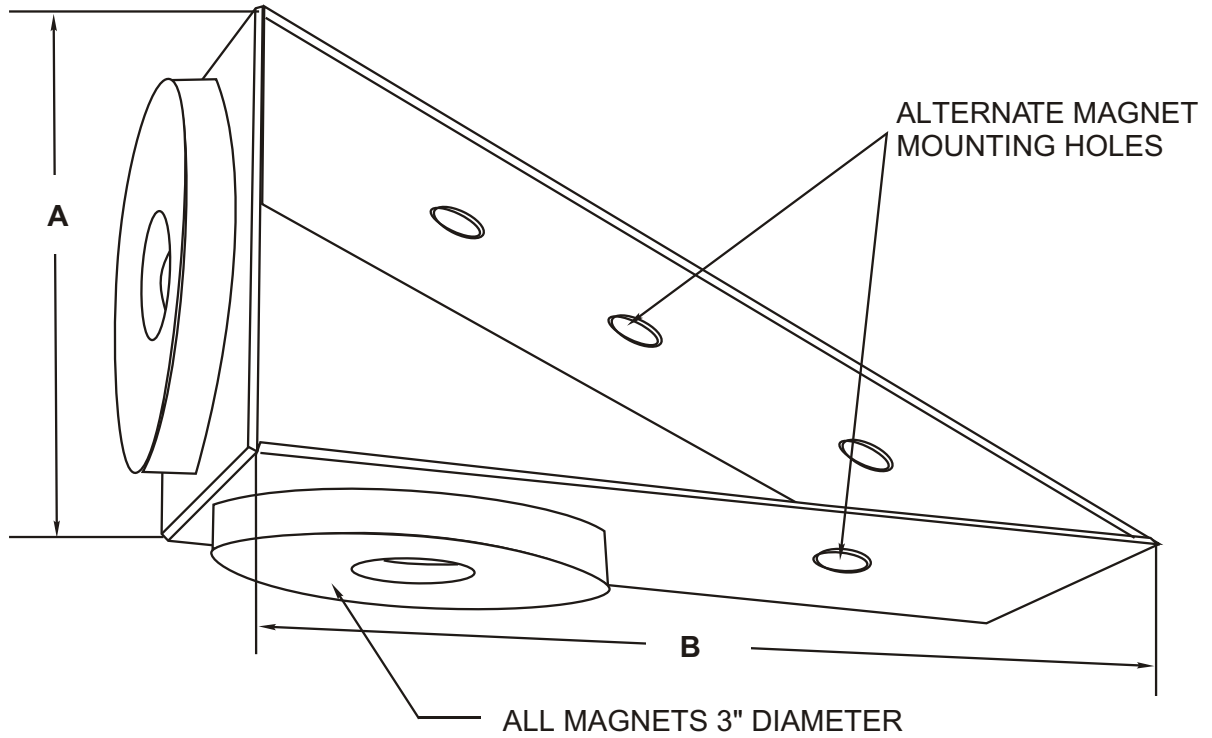

CAR-MON MULTI POSITION ARM BRACKET

QUANTITY	A	B
	4"	9"

INSTALLATION ILLUSTRATION

METAL PLATE
OR BOOTH WALL