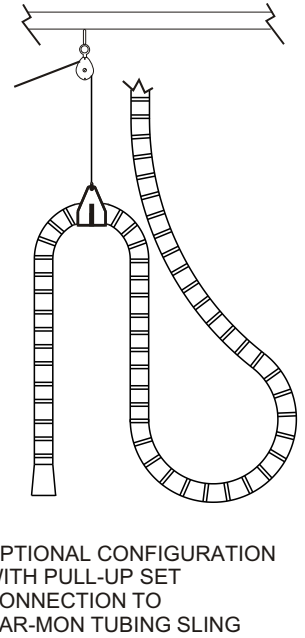

CAR-MON SERIES PS AND SERIES PSW PULL-UP SETS FOR EXPOSED OVERHEAD APPLICATIONS

QTY.	PS SET	PSW SET	TUBING SLING	PS SET INCLUDES:	PSW SET INCLUDES:
				1 - Harness Ring	1 - PSW Brake Winch
				2 - Wall Cleats	2 - Cable Clamps
				2 - Cable Clamps	1 - Swivel Pulley
				1 - Swivel Pulley	1 - Platform Pulley
				1 - Platform Pulley	50' Cable
				50' Nylon Rope	