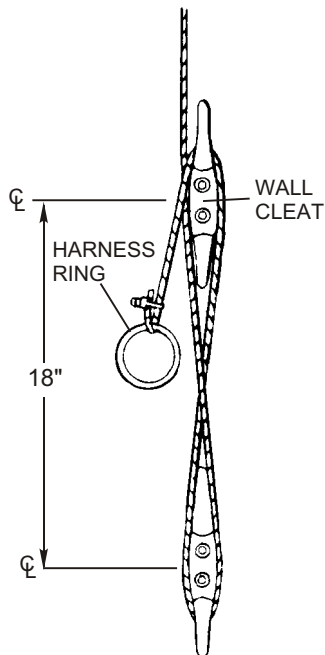

CAR-MON SERIES PS AND SERIES PSW PULL-UP SETS FOR EXPOSED OVERHEAD APPLICATIONS

QTY.	PS SET	PSW SET	TUBING SLING	PS SET INCLUDES:	PSW SET INCLUDES:
				1 - Harness Ring	1 - PSW Brake Winch
				2 - Wall Cleats	2 - Cable Clamps
				2 - Cable Clamps	1 - Swivel Pulley
				1 - Swivel Pulley	1 - Platform Pulley
				1 - Platform Pulley	50' Cable
				50' Nylon Rope	