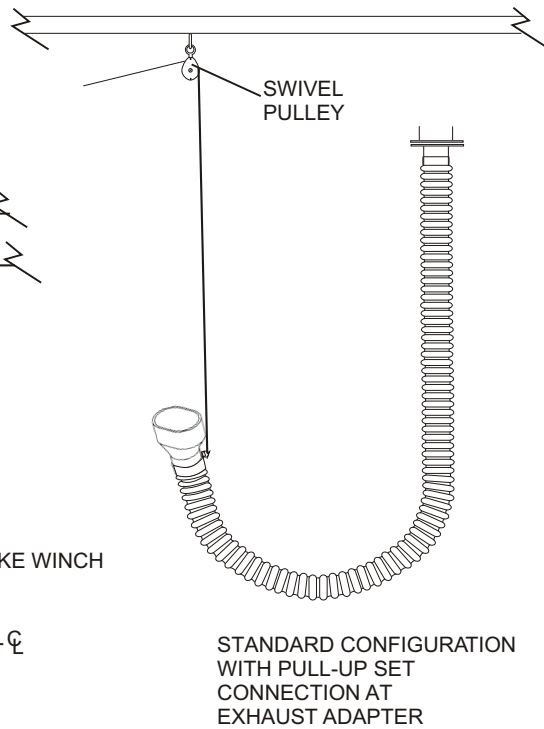

CAR-MON SERIES PS AND SERIES PSW PULL-UP SETS FOR EXPOSED OVERHEAD APPLICATIONS

QTY.	PS SET	PSW SET	TUBING SLING	PS SET INCLUDES:	PSW SET INCLUDES:
				1 - Harness Ring	1 - PSW Brake Winch
				2 - Wall Cleats	2 - Cable Clamps
				2 - Cable Clamps	1 - Swivel Pulley
				1 - Swivel Pulley	1 - Platform Pulley
				1 - Platform Pulley	50' Cable
				50' Nylon Rope	