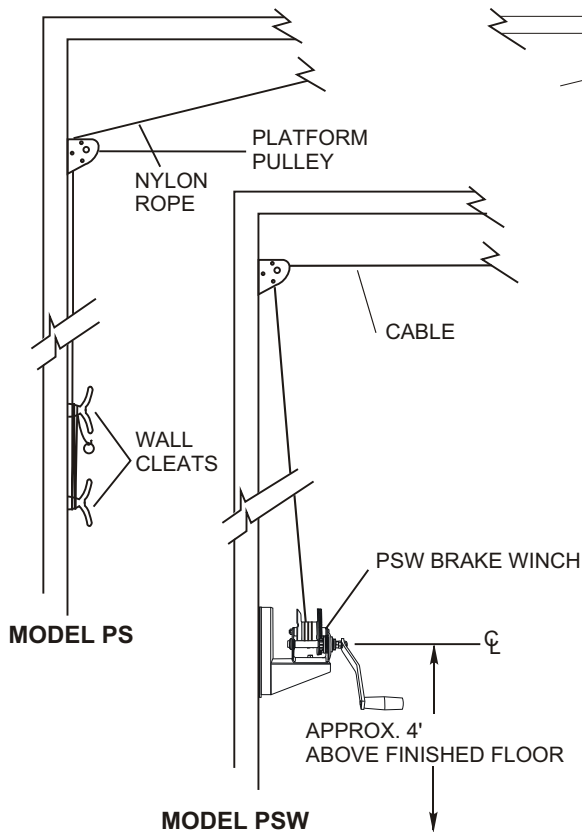

CAR-MON SERIES PS AND SERIES PSW PULL-UP SETS FOR EXPOSED OVERHEAD APPLICATIONS

QTY.	PS SET	PSW SET	TUBING SLING	PS SET INCLUDES:	PSW SET INCLUDES:
				1 - Harness Ring	1 - PSW Brake Winch
				2 - Wall Cleats	2 - Cable Clamps
				2 - Cable Clamps	1 - Swivel Pulley
				1 - Swivel Pulley	1 - Platform Pulley
				1 - Platform Pulley	50' Cable
				50' Nylon Rope	