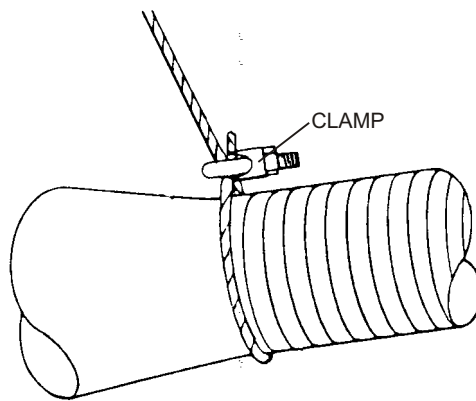

CAR-MON SERIES PS AND SERIES PSW PULL-UP SETS FOR EXPOSED OVERHEAD APPLICATIONS

QTY.	PS SET	PSW SET	TUBING SLING	PS SET INCLUDES:	PSW SET INCLUDES:
				1 - Harness Ring	1 - PSW Brake Winch
				2 - Wall Cleats	2 - Cable Clamps
				2 - Cable Clamps	1 - Swivel Pulley
				1 - Swivel Pulley	1 - Platform Pulley
				1 - Platform Pulley	50' Cable
				50' Nylon Rope	