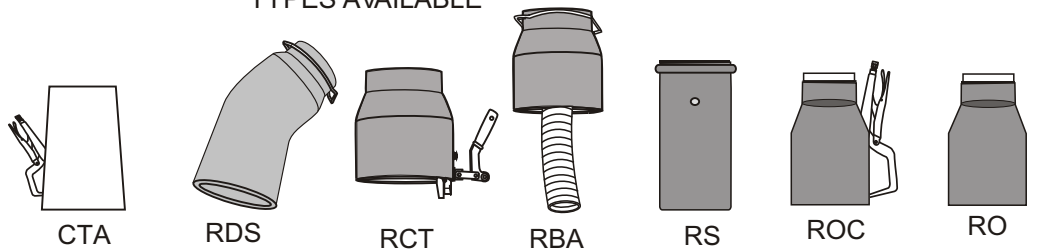

OTHER ADAPTER TYPES AVAILABLE

| QUANTITY | HOSE TYPE | HOSE LENGTH | HOSE DIA. | ADAPTER TYPE | TUBING SLING | PULL-UP SET |
|----------|-----------|-------------|-----------|--------------|--------------|-------------|
| | | | | | | |
| | | | | | | |
| | | | | | | |