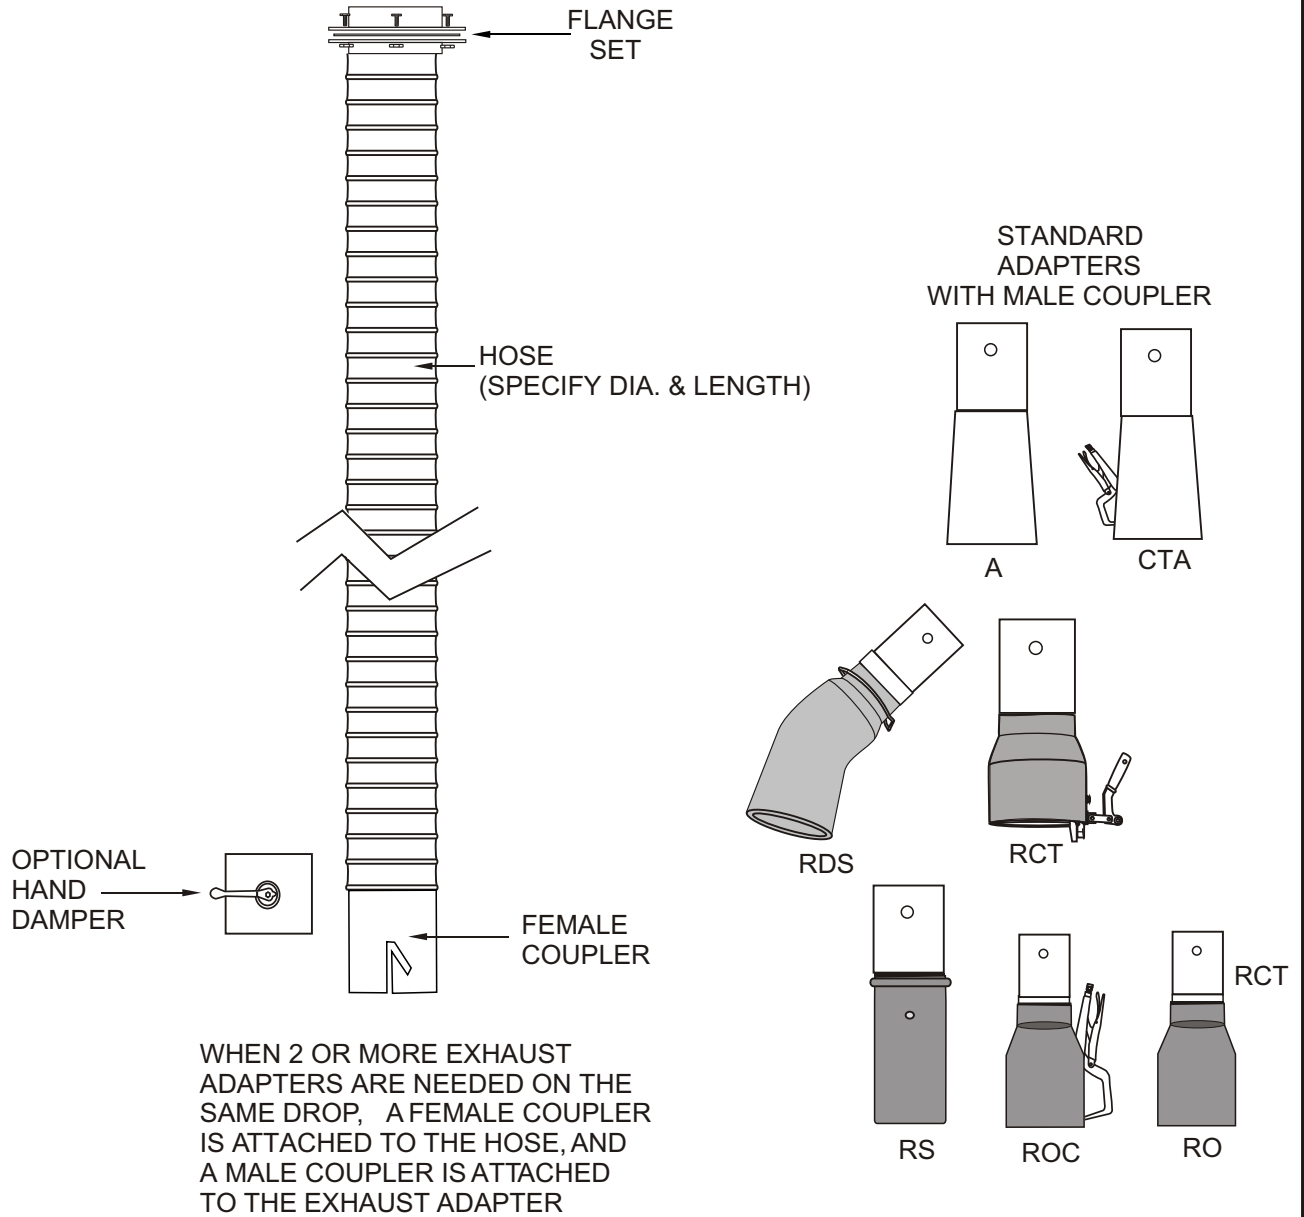

CAR-MON HOSE ASSEMBLY WITH COUPLER CONFIGURATIONS

				CONNECTION END		ADAPTER END			
QTY.	HOSE TYPE	HOSE DIA.	HOSE LENGTH	FLANGE	MALE COUPLER	HAND DAMPER	FEMALE COUPLER	ADAPTER	MALE COUPLER