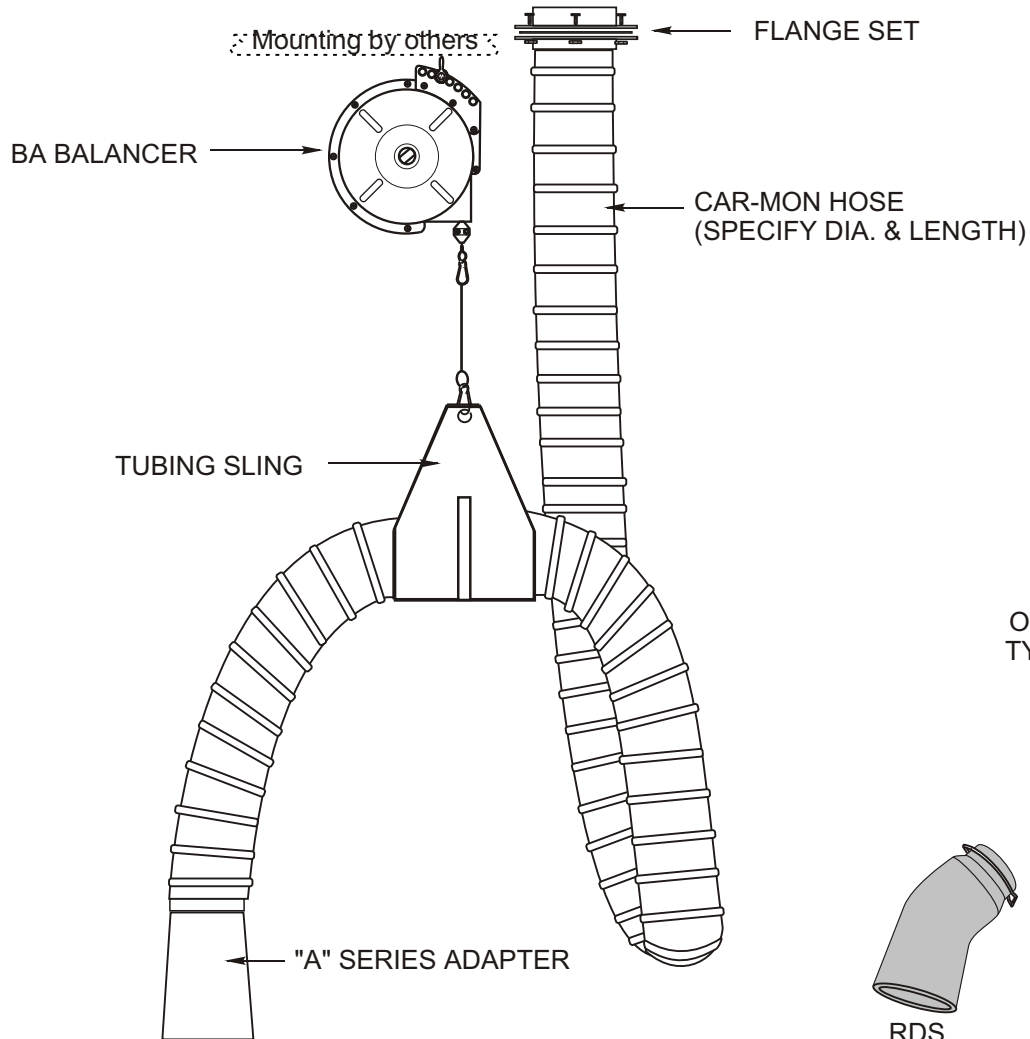

# CAR-MON HOSE ASSEMBLY WITH BA BALANCER

### OTHER ADAPTER TYPES AVAILABLE

QUANTITY	HOSE TYPE	HOSE LENGTH	HOSE DIA.	ADAPTER TYPE	TUBING SLING	LFT BALANCER