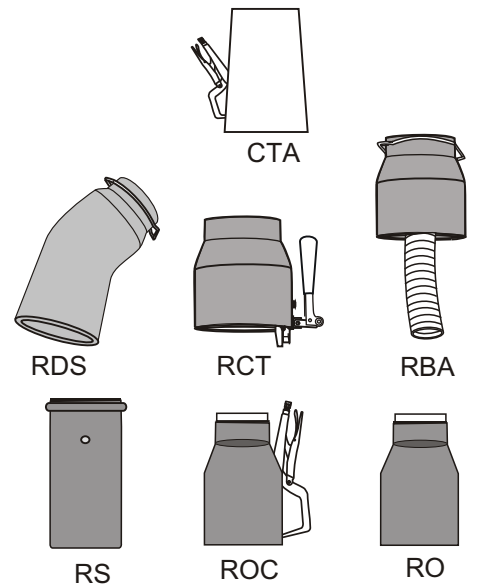

# CAR-MON HOSE ASSEMBLY WITH BA BALANCER

### OTHER ADAPTER TYPES AVAILABLE

QUANTITY	HOSE TYPE	HOSE LENGTH	HOSE DIA.	ADAPTER TYPE	TUBING SLING	LFT BALANCER