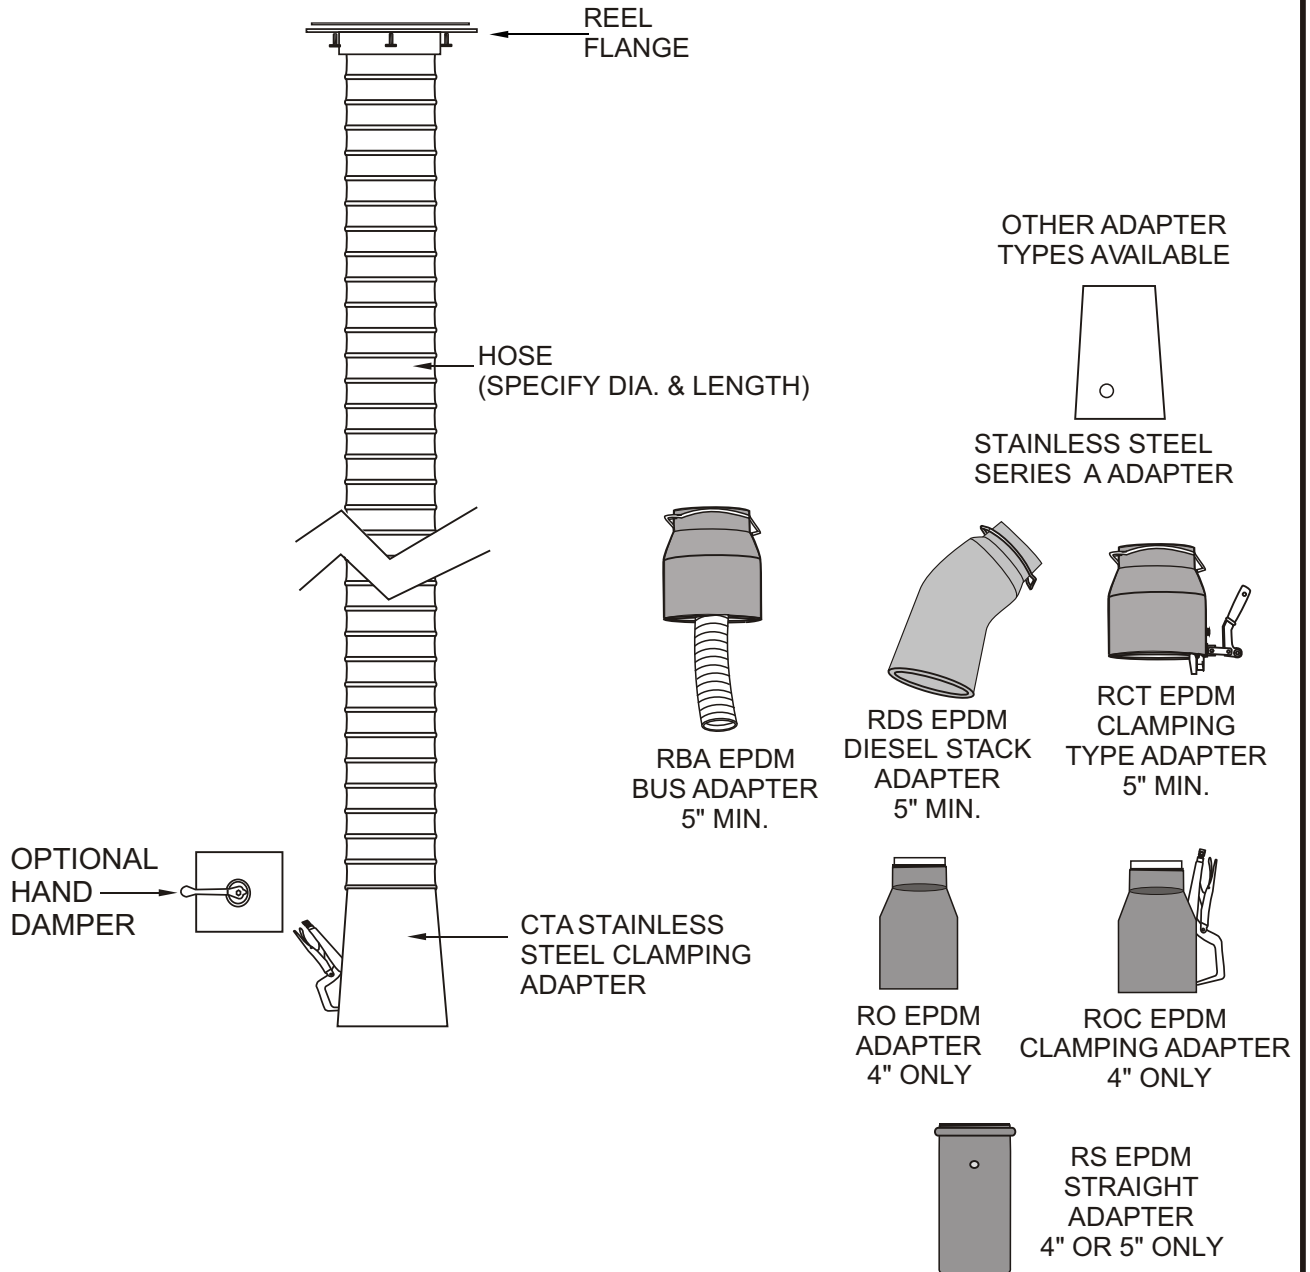

CAR-MON HOSE ASSEMBLY FOR TUBING STORAGE REEL

QTY.	HOSE TYPE	HOSE DIA.	HOSE LENGTH	REEL FLANGE	HAND DAMPER	ADAPTER TYPE	