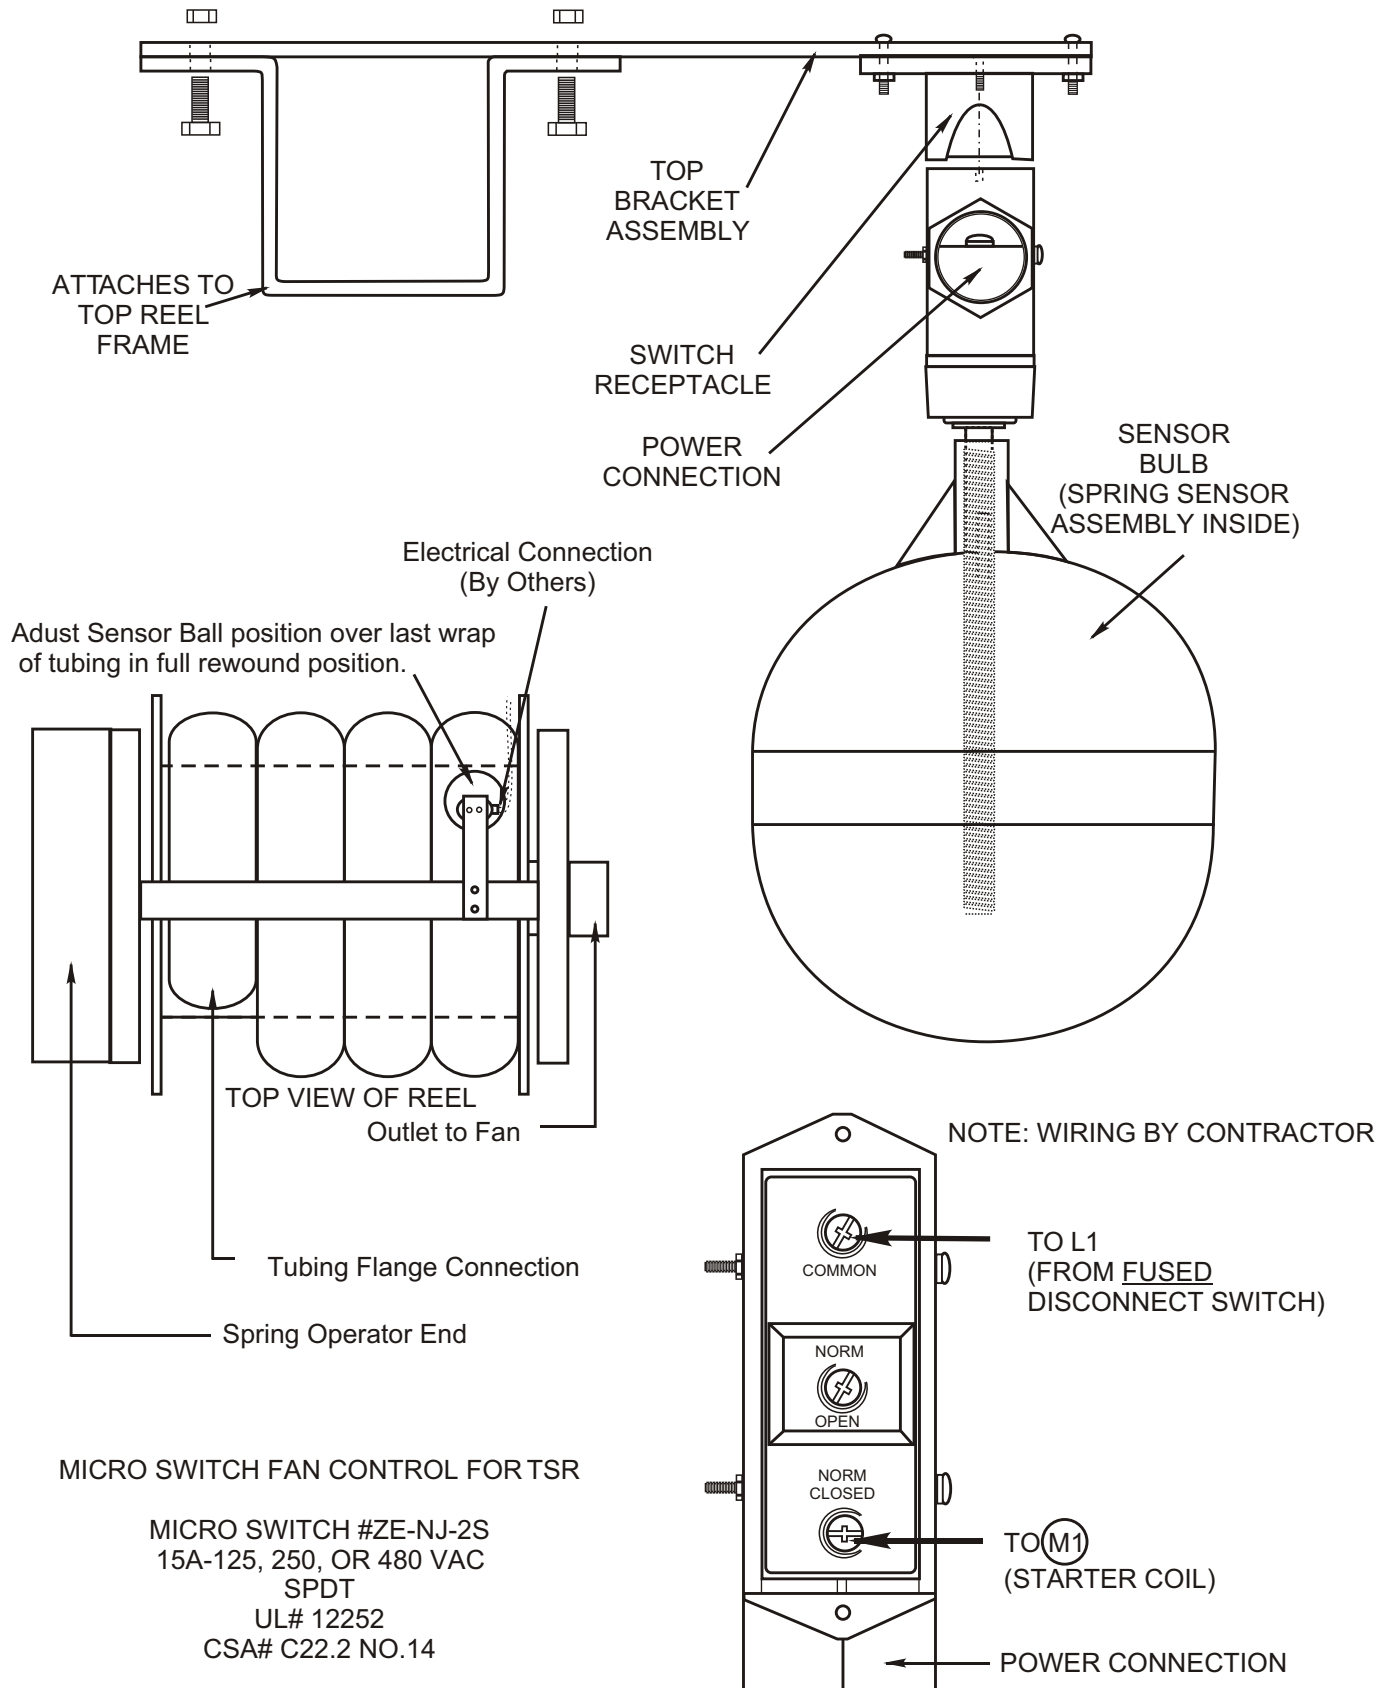

INSTALLATION OF MICRO SWITCH FOR TUBING STORAGE REEL

MICRO SWITCH FAN CONTROL FOR TSR

MICRO SWITCH #ZE-NJ-2S
15A-125, 250, OR 480 VAC
SPDT
UL# 12252
CSA# C22.2 NO.14