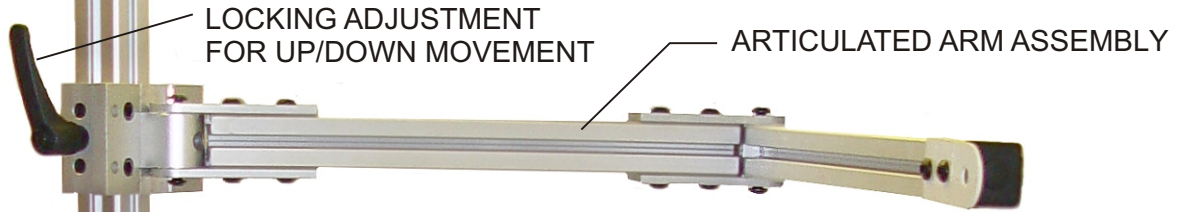

CAR-MON

CAR-MON WXA ERGONOMIC ARM

MOUNT VERTICAL POLE SECURELY WITH EITHER WALL MOUNT OR BASE MOUNT (SPECIFIED AT TIME OF ORDER)

VERTICAL POLE

FRICITION WASHER

BELVILLE WASHER

BUTTON HEAD CAP SCREW

NYLOCK NUT

HOOD BRACKET

ATTACH HOOD TO HOOD BRACKET WITH HARDWARE PROVIDED

IF NOT ALREADY ATTACHED, ATTACH HOSE TO HOOD WITH BAND CLAMP

ABS HOOD (HOOD TYPE MAY VARY WITH APPLICATION)

HOOD BRACKET